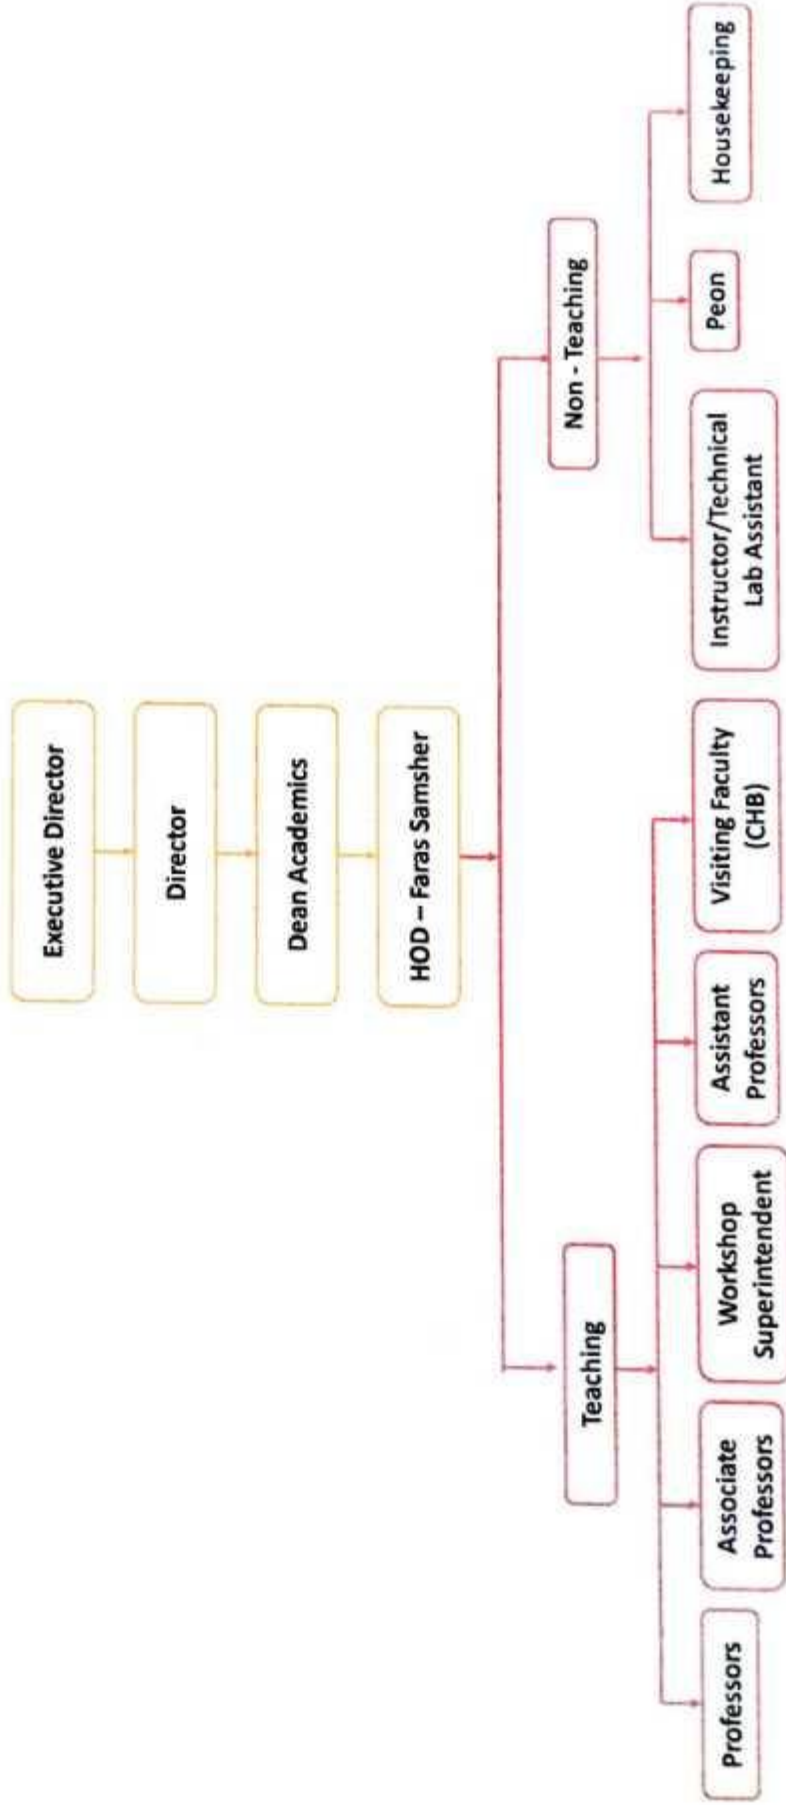

Organization Structure

Director
 D.Y. Patil Technical Campus
 Faculty of Engineering & Management
 Talasande, Tal. Hathanganage, Dist. Kolhapur

Organization Structure - Civil

Organization Structure - CSE

Organization Structure - Electrical

Organization Structure - ENTIC

Organization Structure - Mechanical

Organization Structure - General Science

Organization Structure - MBA

Signature

Director
 DY Patil Technical Campus
 Faculty of Engineering & Management
 Warananagar

Organization Structure – Administration

Satish
Director
 D.Y. Patil Technical Campus
 Faculty of Engineering & Faculty of Management
 Talasde, Tal. Maharashtra, Dist. Kolhapur

Organization Structure - Library