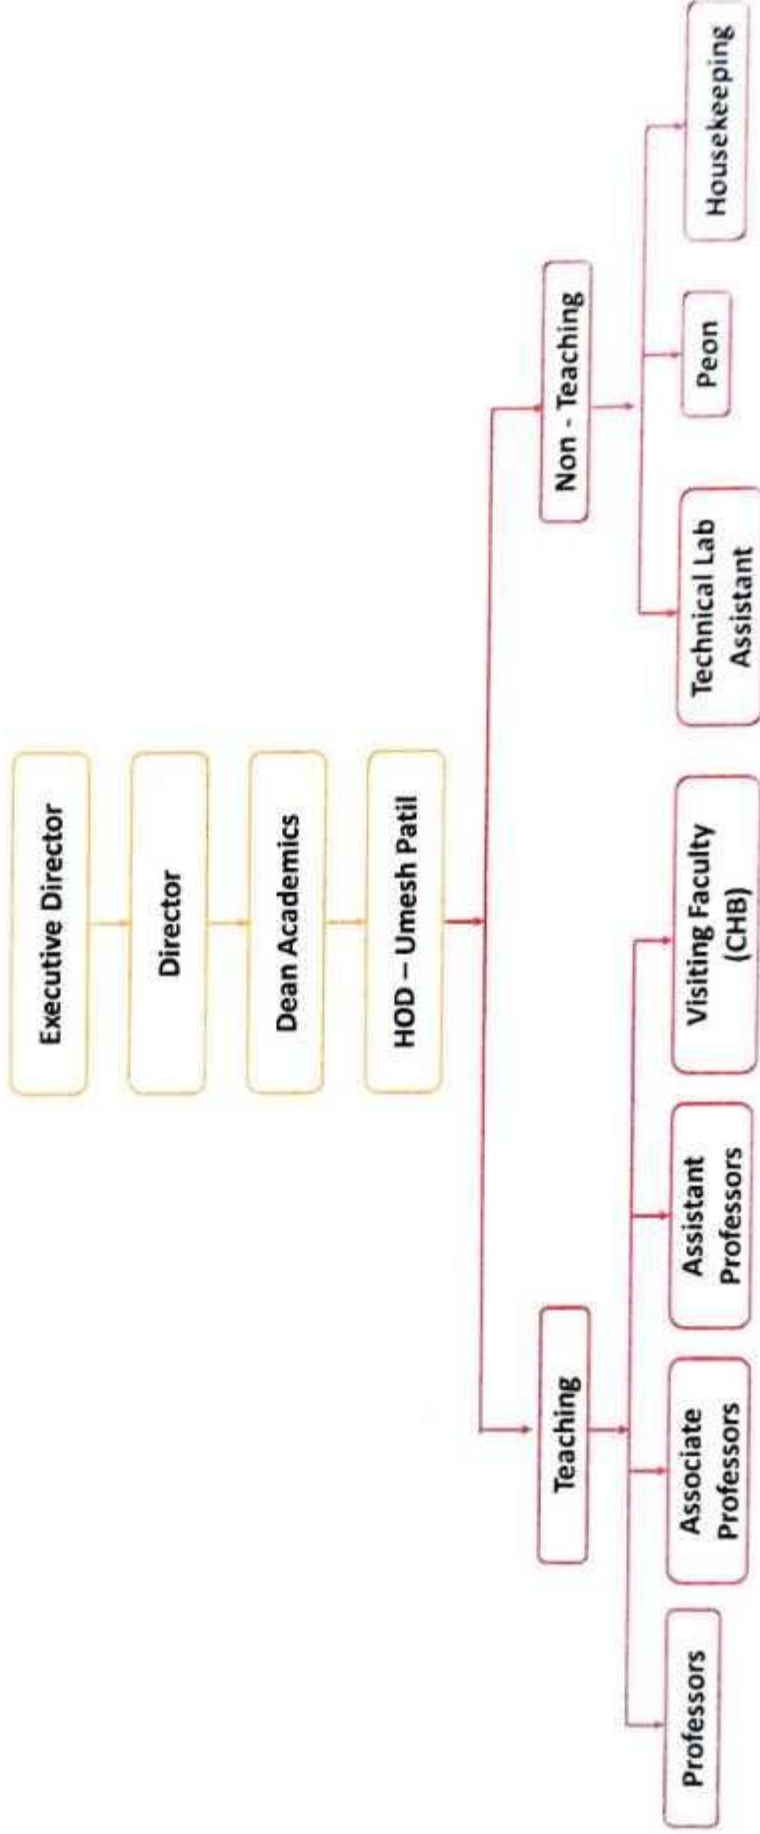

Organization Structure

Director
 D.Y. Patil Technical Campus
 Faculty of Engineering & Management
 Talasande, Tal. Hathanganage, Dist. Kolhapur

Organization Structure - Civil

Organization Structure - CSE

Organization Structure - Electrical

Organization Structure - ENTIC

Organization Structure - Mechanical

Organization Structure - General Science

Organization Structure - MBA

Signature

Director
 DY Patil Technical Campus
 Faculty of Engineering & Management
 Warananagar