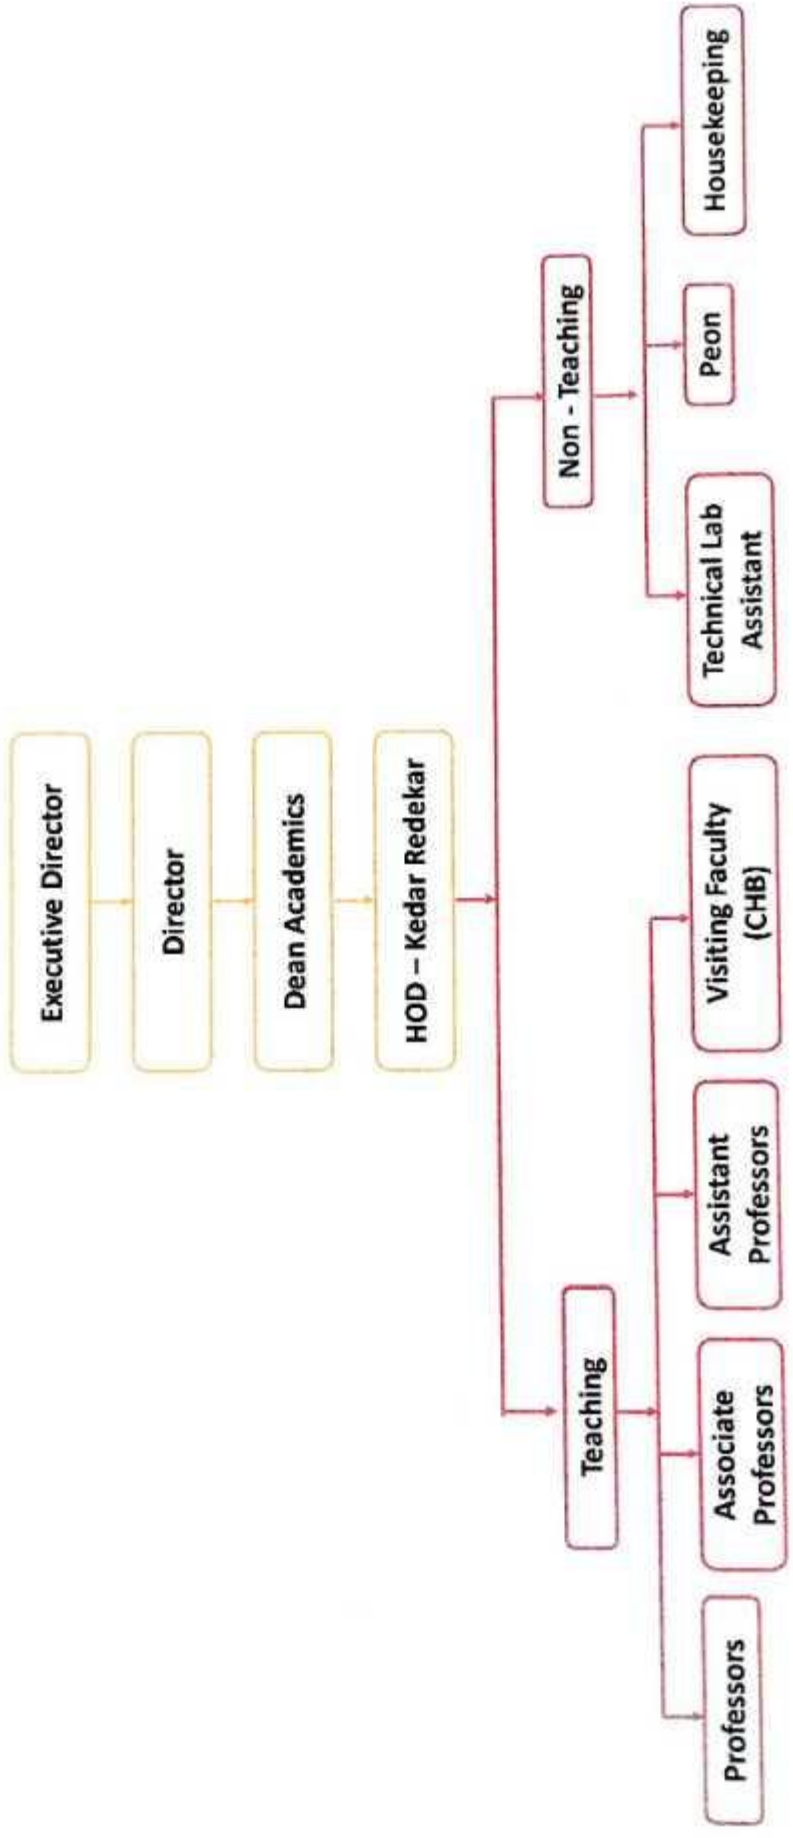

Organization Structure

Director
 D.Y. Patil Technical Campus
 Faculty of Engineering & Management
 Talasande, Tal. Hathanganage, Dist. Kolhapur

Organization Structure - Civil

Organization Structure - CSE

Organization Structure - Electrical

Organization Structure - ENTIC

Organization Structure - Mechanical

Organization Structure - General Science

Organization Structure - MBA

Signature

Director
 DY Patil Technical Campus
 Faculty of Engineering & Management
 Warananagar

Organization Structure – Administration

Satish
Director
 D.Y. Patil Technical Campus
 Faculty of Engineering & Faculty of Management
 Talasde, Tal. Maharashtra, Dist. Kolhapur

Organization Structure - Library