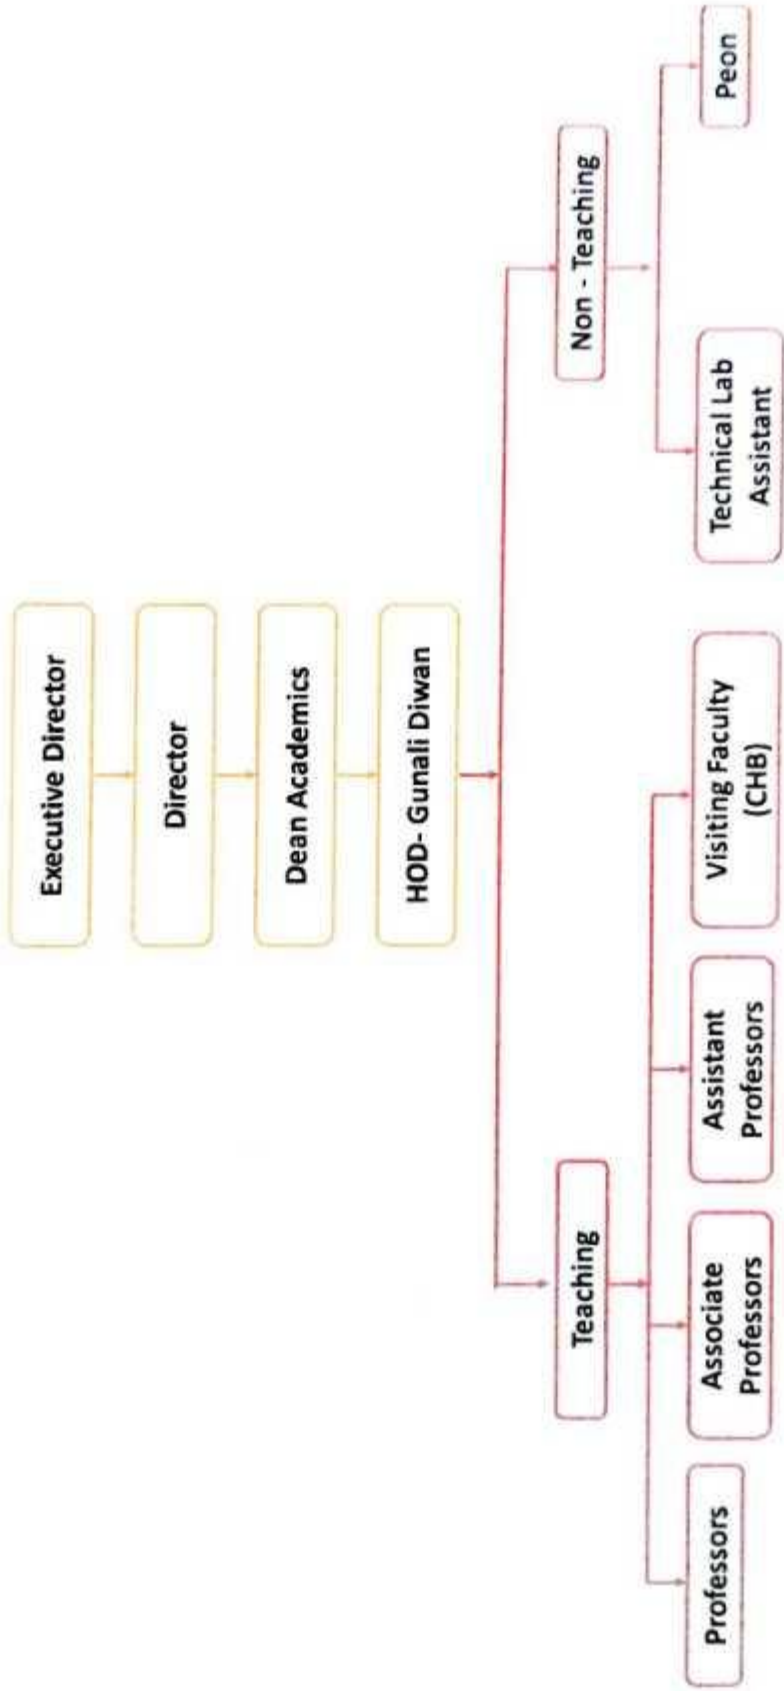

Organization Structure

Director
 D.Y. Patil Technical Campus
 Faculty of Engineering & Management
 Talasande, Tal. Hathanganage, Dist. Kolhapur

Organization Structure - Civil

Organization Structure - CSE

Organization Structure - Electrical

Organization Structure - ENTIC

Organization Structure - Mechanical

Organization Structure - General Science

Organization Structure - MBA

Signature

Director
 DY Patil Technical Campus
 Faculty of Engineering & Management
 Warananagar

Organization Structure – Administration

Satish
Director
 D.Y. Patil Technical Campus
 Faculty of Engineering & Faculty of Management
 Talasde, Tal. Maharashtra, Dist. Kolhapur

Organization Structure - Library