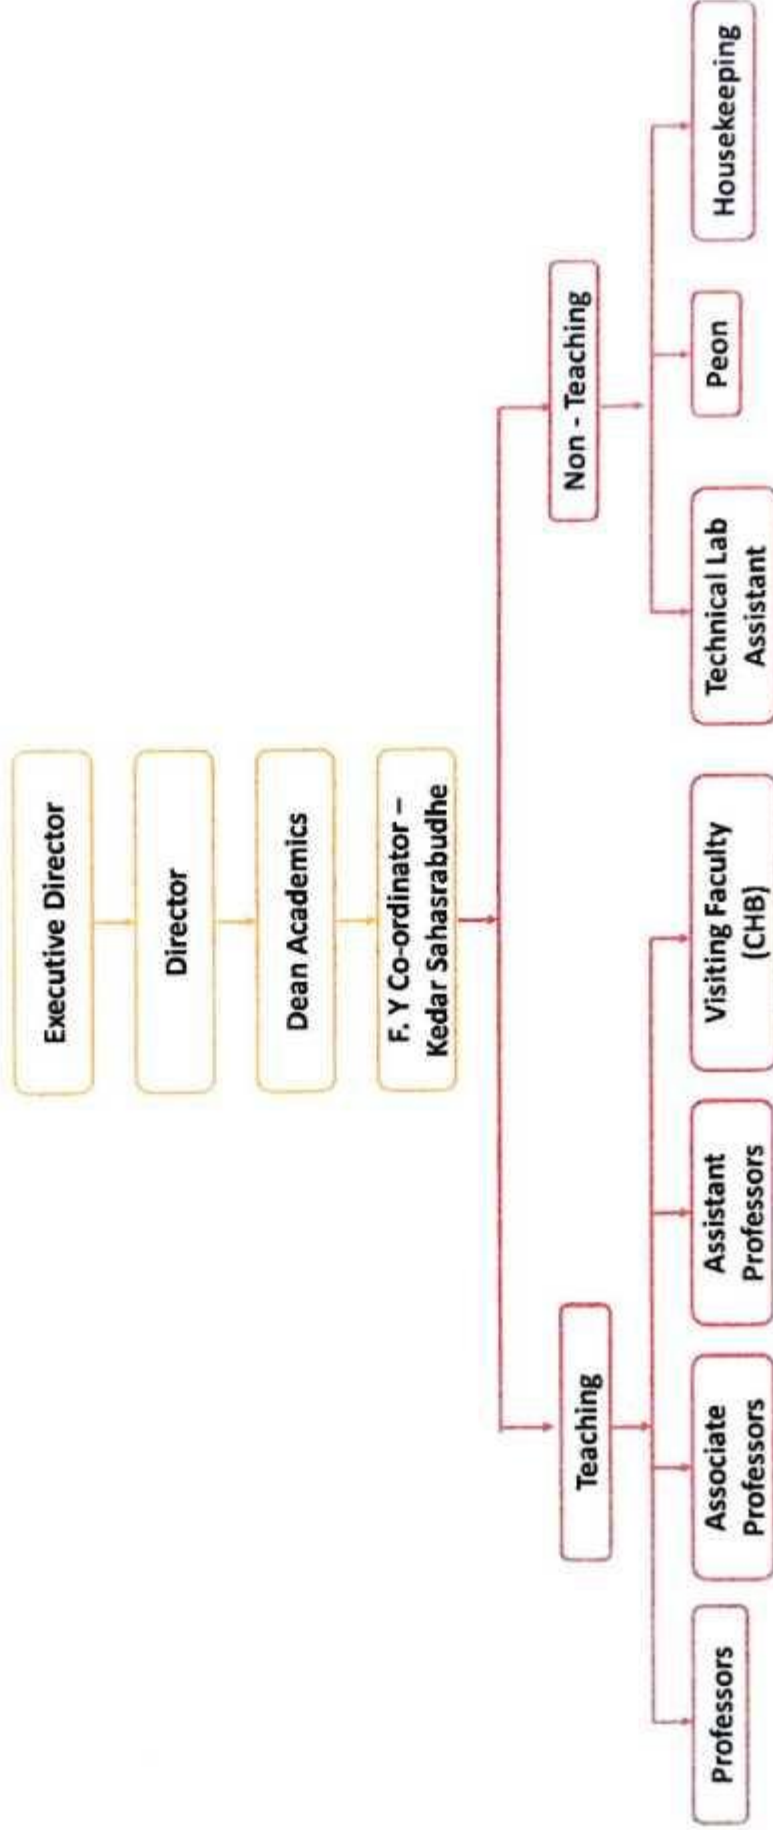

Organization Structure

Director
 D.Y. Patil Technical Campus
 Faculty of Engineering & Management
 Talasande, Tal. Hathanganage, Dist. Kolhapur

Organization Structure - Civil

Organization Structure - CSE

Organization Structure - Electrical

Organization Structure - ENTIC

Organization Structure - Mechanical

Organization Structure - General Science

Organization Structure - MBA

Signature

Director
 DY Patil Technical Campus
 Faculty of Engineering & Management
 Warananagar

Organization Structure – Administration

Satish
Director
 D.Y. Patil Technical Campus
 Faculty of Engineering & Faculty of Management
 Talasde, Tal. Maharashtra, Dist. Kolhapur

Organization Structure - Library