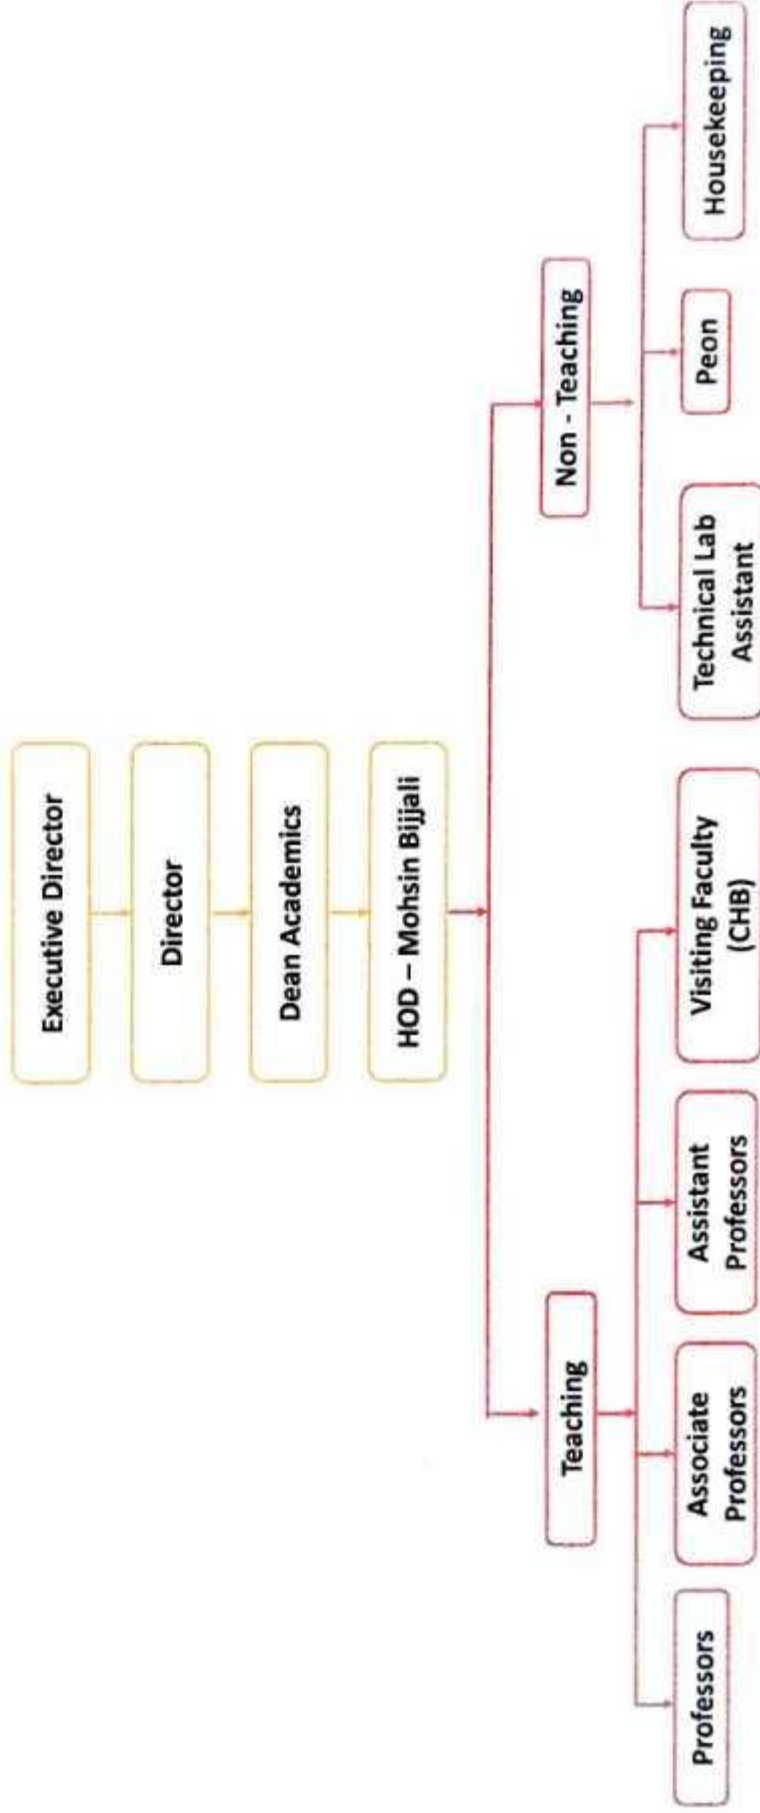

Organization Structure

Director
 D.Y. Patil Technical Campus
 Faculty of Engineering & Management
 Talasande, Tal. Hathanganage, Dist. Kolhapur

Organization Structure - Civil

Organization Structure - CSE

Organization Structure - Electrical

Organization Structure - ENTIC

Organization Structure - Mechanical

Organization Structure - General Science

Organization Structure - MBA

Signature

Director
 DY Patil Technical Campus
 Faculty of Engineering & Management
 Warananagar

Organization Structure – Administration

Satish
Director
 D.Y. Patil Technical Campus
 Faculty of Engineering & Faculty of Management
 Talasde, Tal. Maharashtra, Dist. Kolhapur

Organization Structure - Library