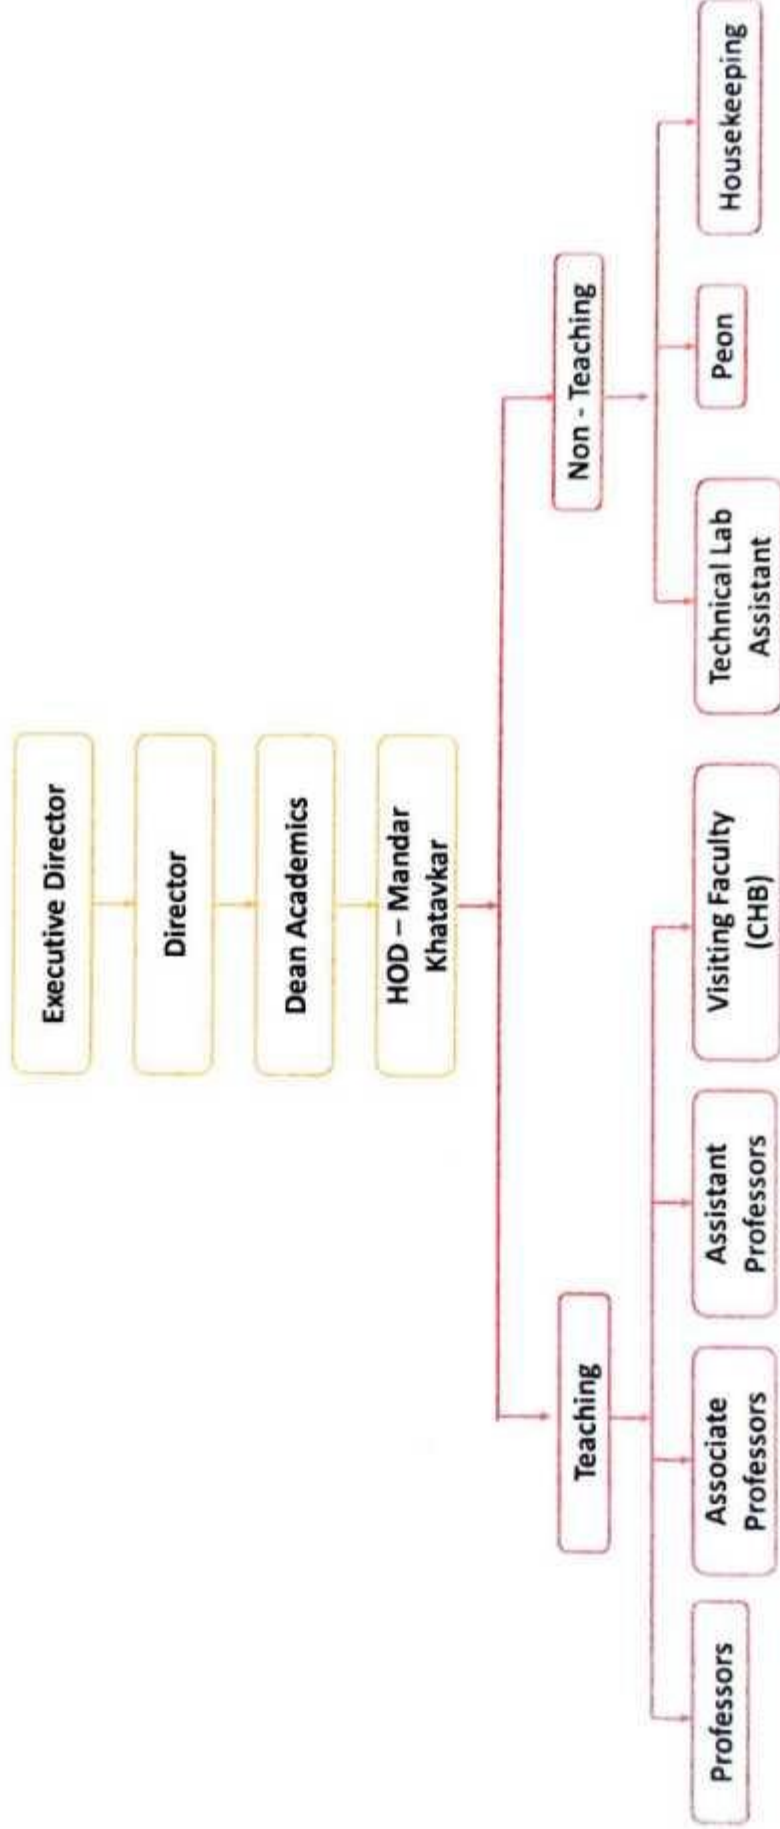

Organization Structure

Director
 D.Y. Patil Technical Campus
 Faculty of Engineering & Management
 Talasande, Tal. Hathanganage, Dist. Kolhapur

Organization Structure - Civil

Organization Structure - CSE

Organization Structure - Electrical

Organization Structure - ENTIC

Organization Structure - Mechanical

Organization Structure - General Science

Organization Structure - MBA

Signature

Director
 DY Patil Technical Campus
 Faculty of Engineering & Management
 Warananagar

Organization Structure – Administration

Satish
Director
 D.Y. Patil Technical Campus
 Faculty of Engineering & Faculty of Management
 Talasde, Tal. Maharashtra, Dist. Kolhapur

Organization Structure - Library