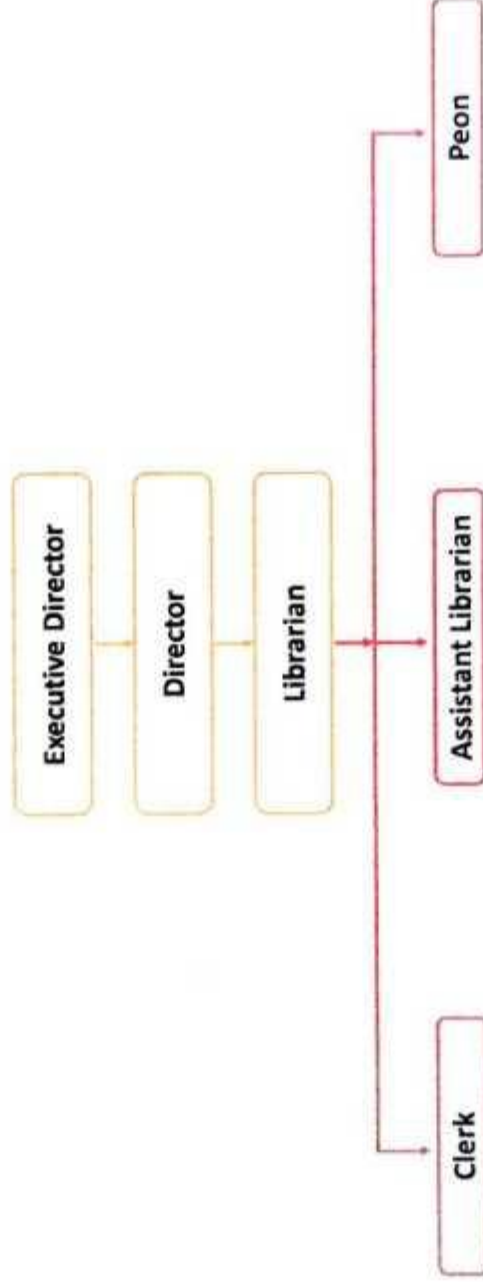

Organization Structure

Director
 D.Y. Patil Technical Campus
 Faculty of Engineering & Management
 Talasande, Tal. Hathanganage, Dist. Kolhapur

Organization Structure - Civil

Organization Structure - CSE

Organization Structure - Electrical

Organization Structure - ENTIC

Organization Structure - Mechanical

Organization Structure - General Science

Organization Structure - MBA

Signature

Director
 DY Patil Technical Campus
 Faculty of Engineering & Management
 Warananagar

Organization Structure – Administration

Satish
Director
 D.Y. Patil Technical Campus
 Faculty of Engineering & Faculty of Management
 Talasde, Tal. Maharashtra, Dist. Kolhapur

Organization Structure - Library