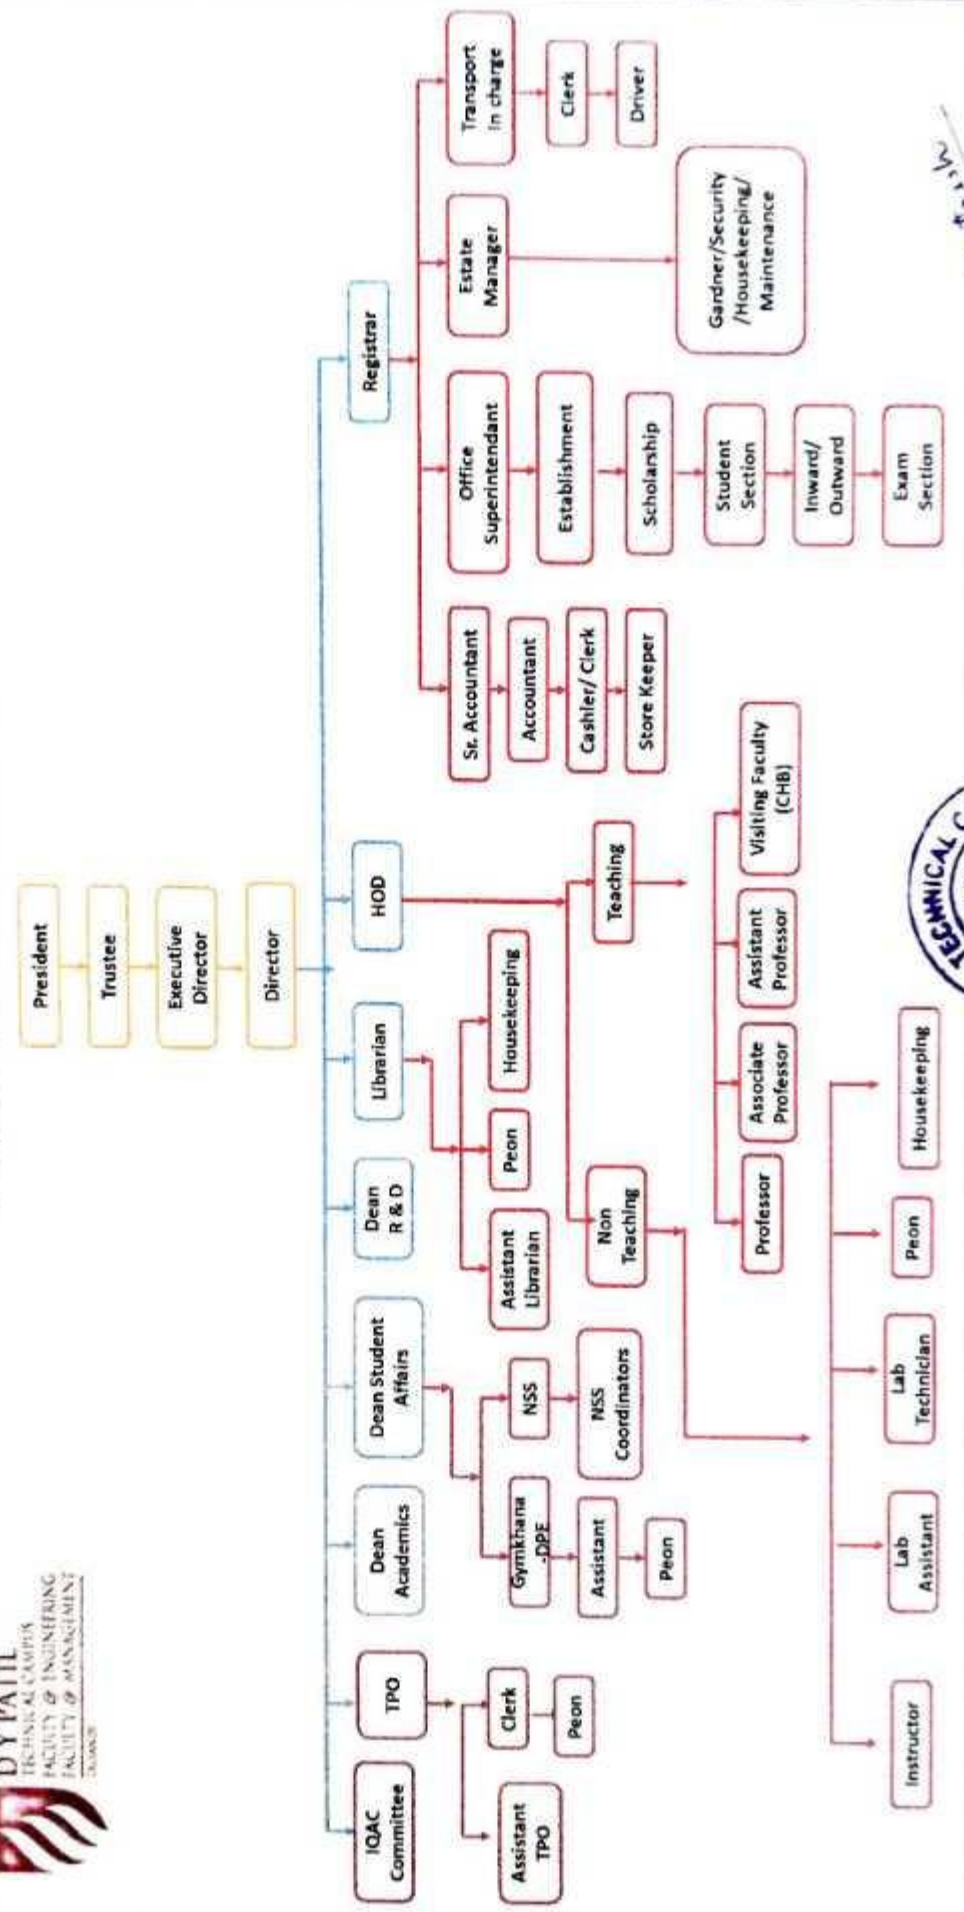

Organization Structure

Director
 D.Y. Patil Technical Campus
 Faculty of Engineering & Management
 Talasande, Tal. Hathanganage, Dist. Kolhapur

Organization Structure - Civil

Organization Structure - CSE

Organization Structure - Electrical

Organization Structure - ENTIC

Organization Structure - Mechanical

Organization Structure - General Science

Organization Structure - MBA

Signature

Director
 DY Patil Technical Campus
 Faculty of Engineering & Management
 Warananagar

Organization Structure – Administration

Satish
Director
 D.Y. Patil Technical Campus
 Faculty of Engineering & Faculty of Management
 Talasde, Tal. Maharashtra, Dist. Kolhapur

Organization Structure - Library