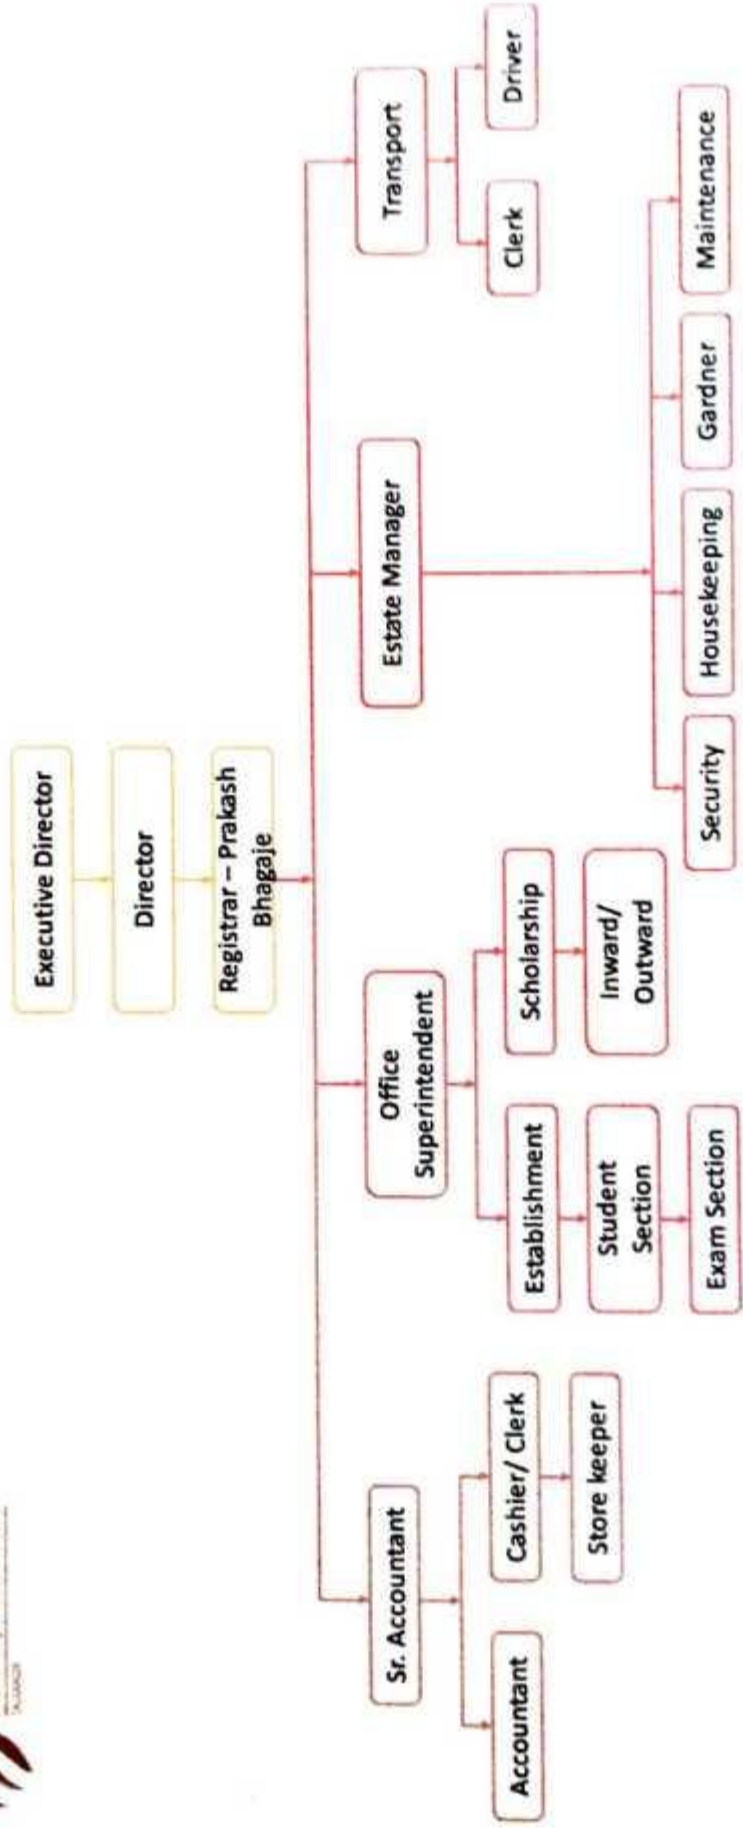

Organization Structure

Director
 D.Y. Patil Technical Campus
 Faculty of Engineering & Management
 Talasande, Tal. Hathanganage, Dist. Kolhapur

Organization Structure - Civil

Organization Structure - CSE

Organization Structure - Electrical

Organization Structure - ENTIC

Organization Structure - Mechanical

Organization Structure - General Science

Organization Structure - MBA

Signature

Director
 DY Patil Technical Campus
 Faculty of Engineering & Management
 Warananagar

Organization Structure – Administration

Satish
Director
 D.Y. Patil Technical Campus
 Faculty of Engineering & Faculty of Management
 Talasde, Tal. Maharashtra, Dist. Kolhapur

Organization Structure - Library